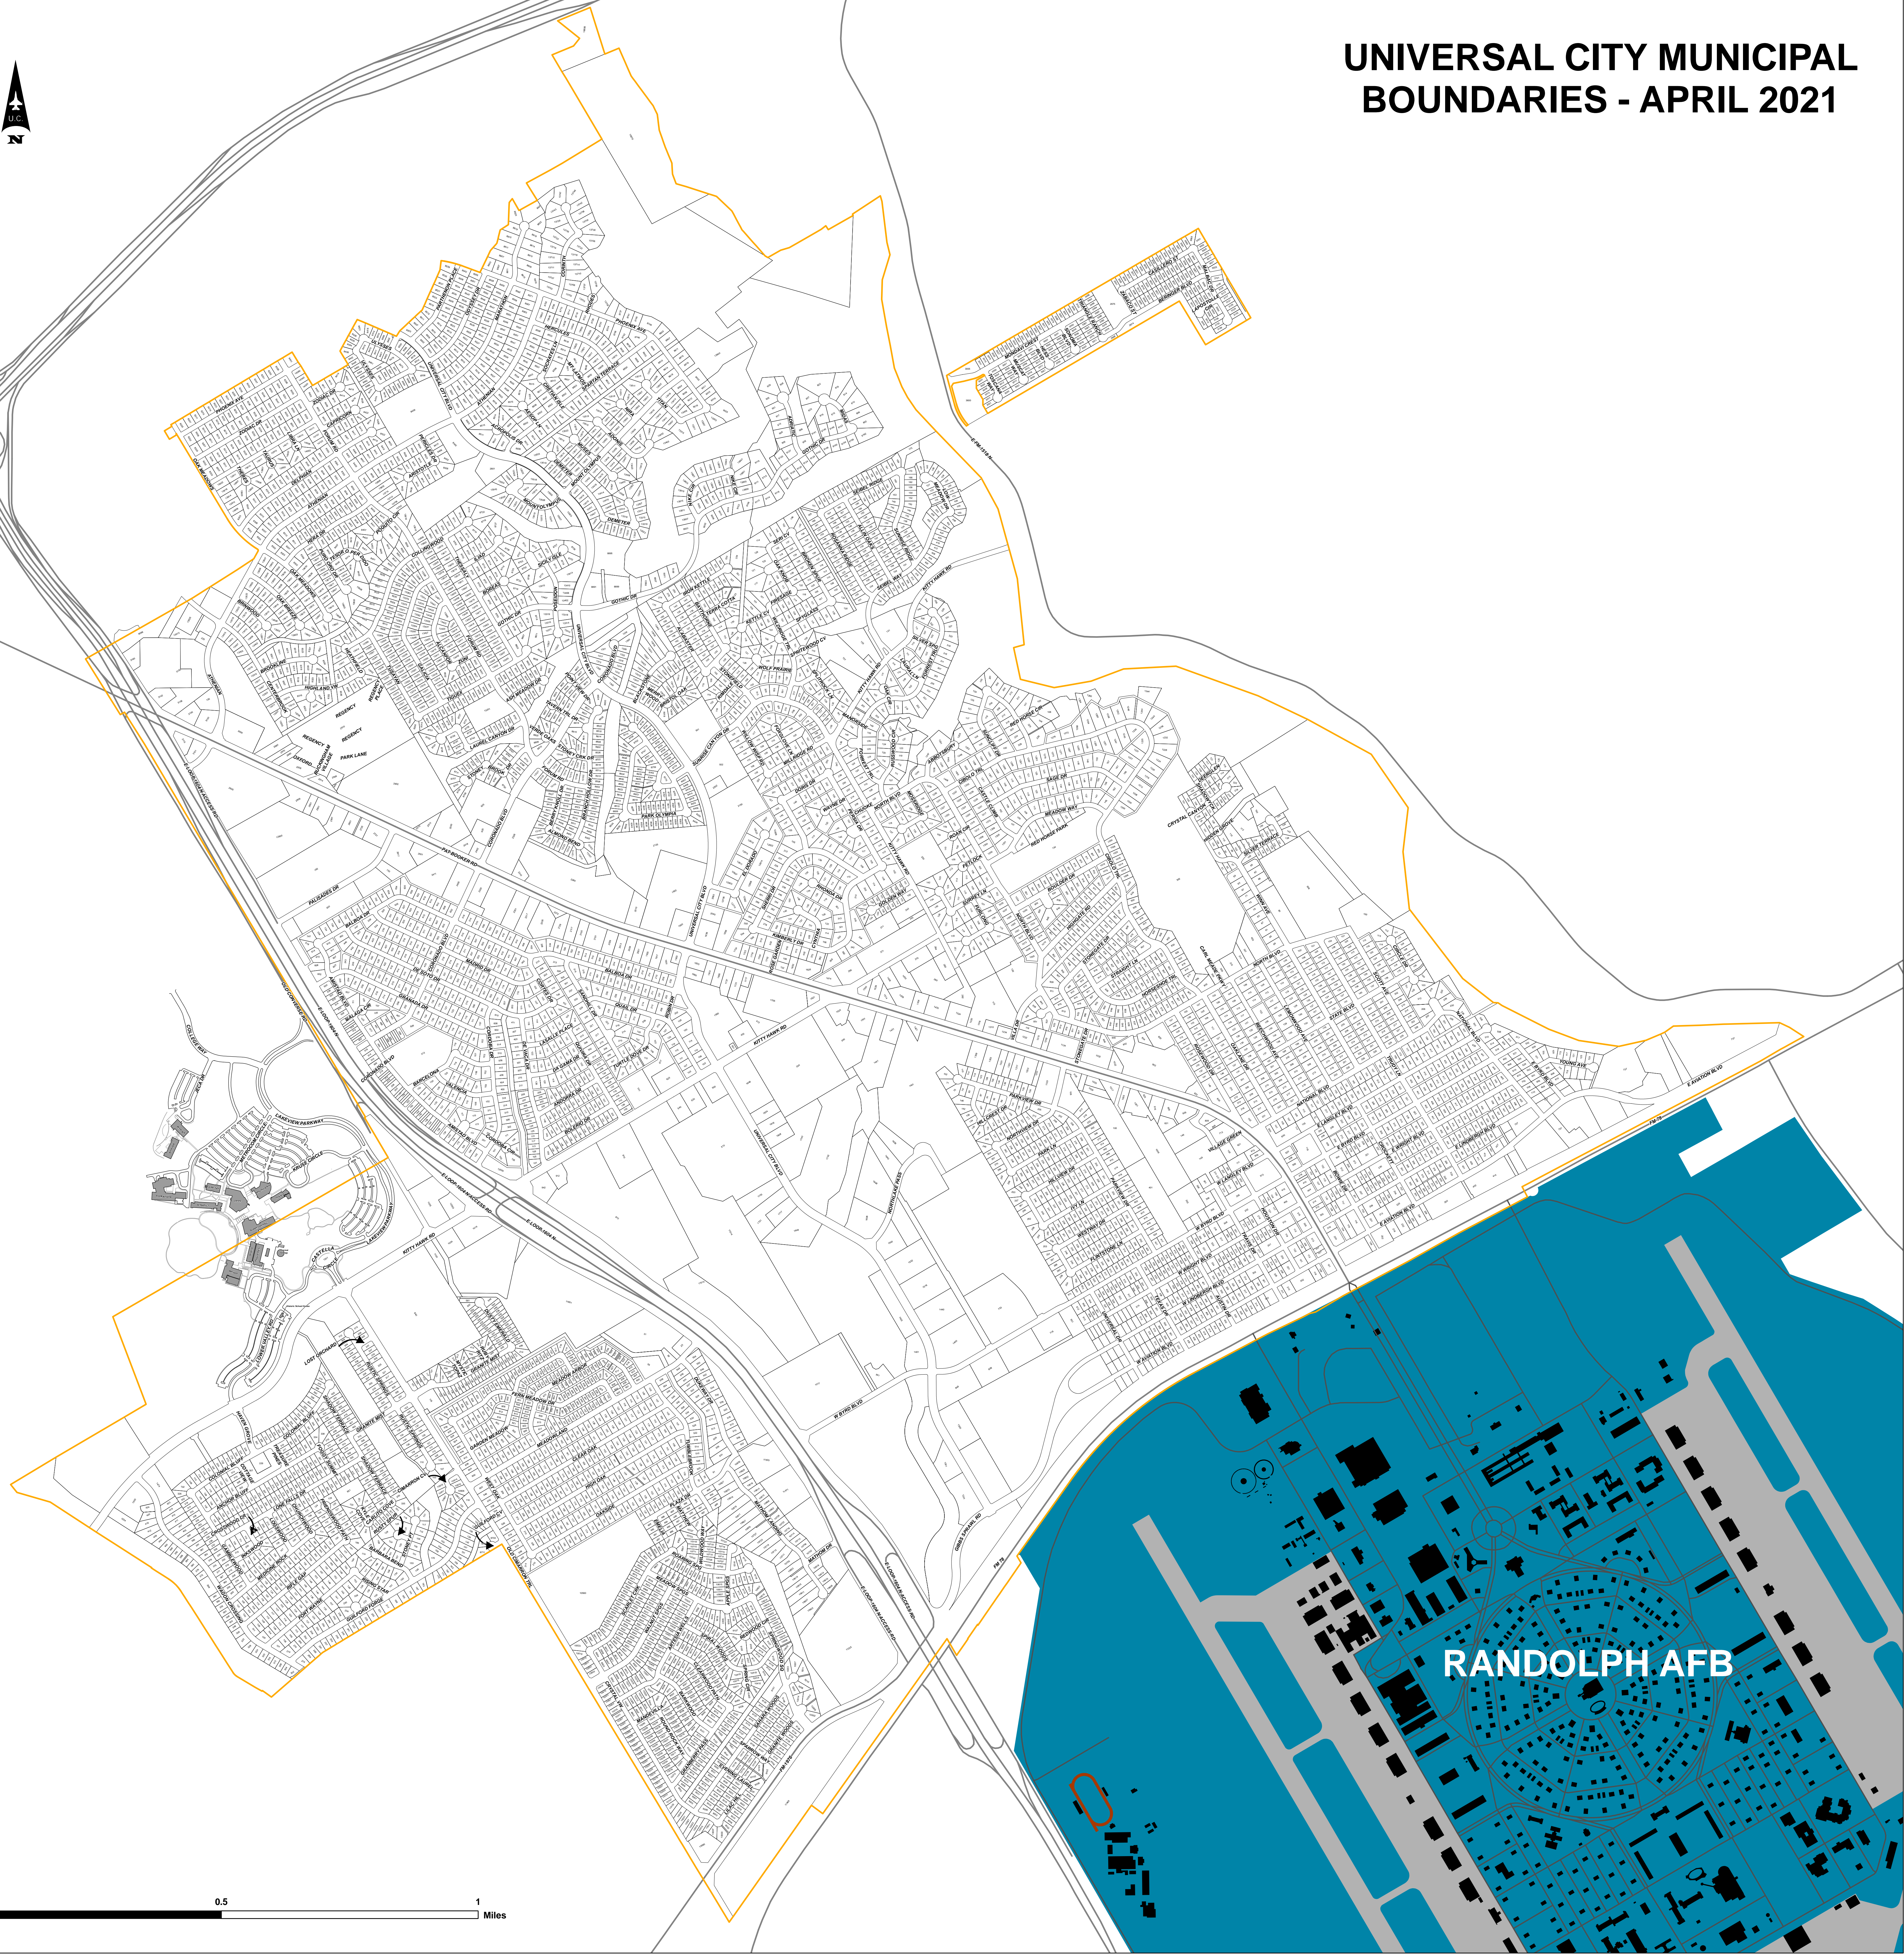

UNIVERSAL CITY MUNICIPAL BOUNDARIES - APRIL 2021

0 0.5 1 Miles

RANDOLPH AFB