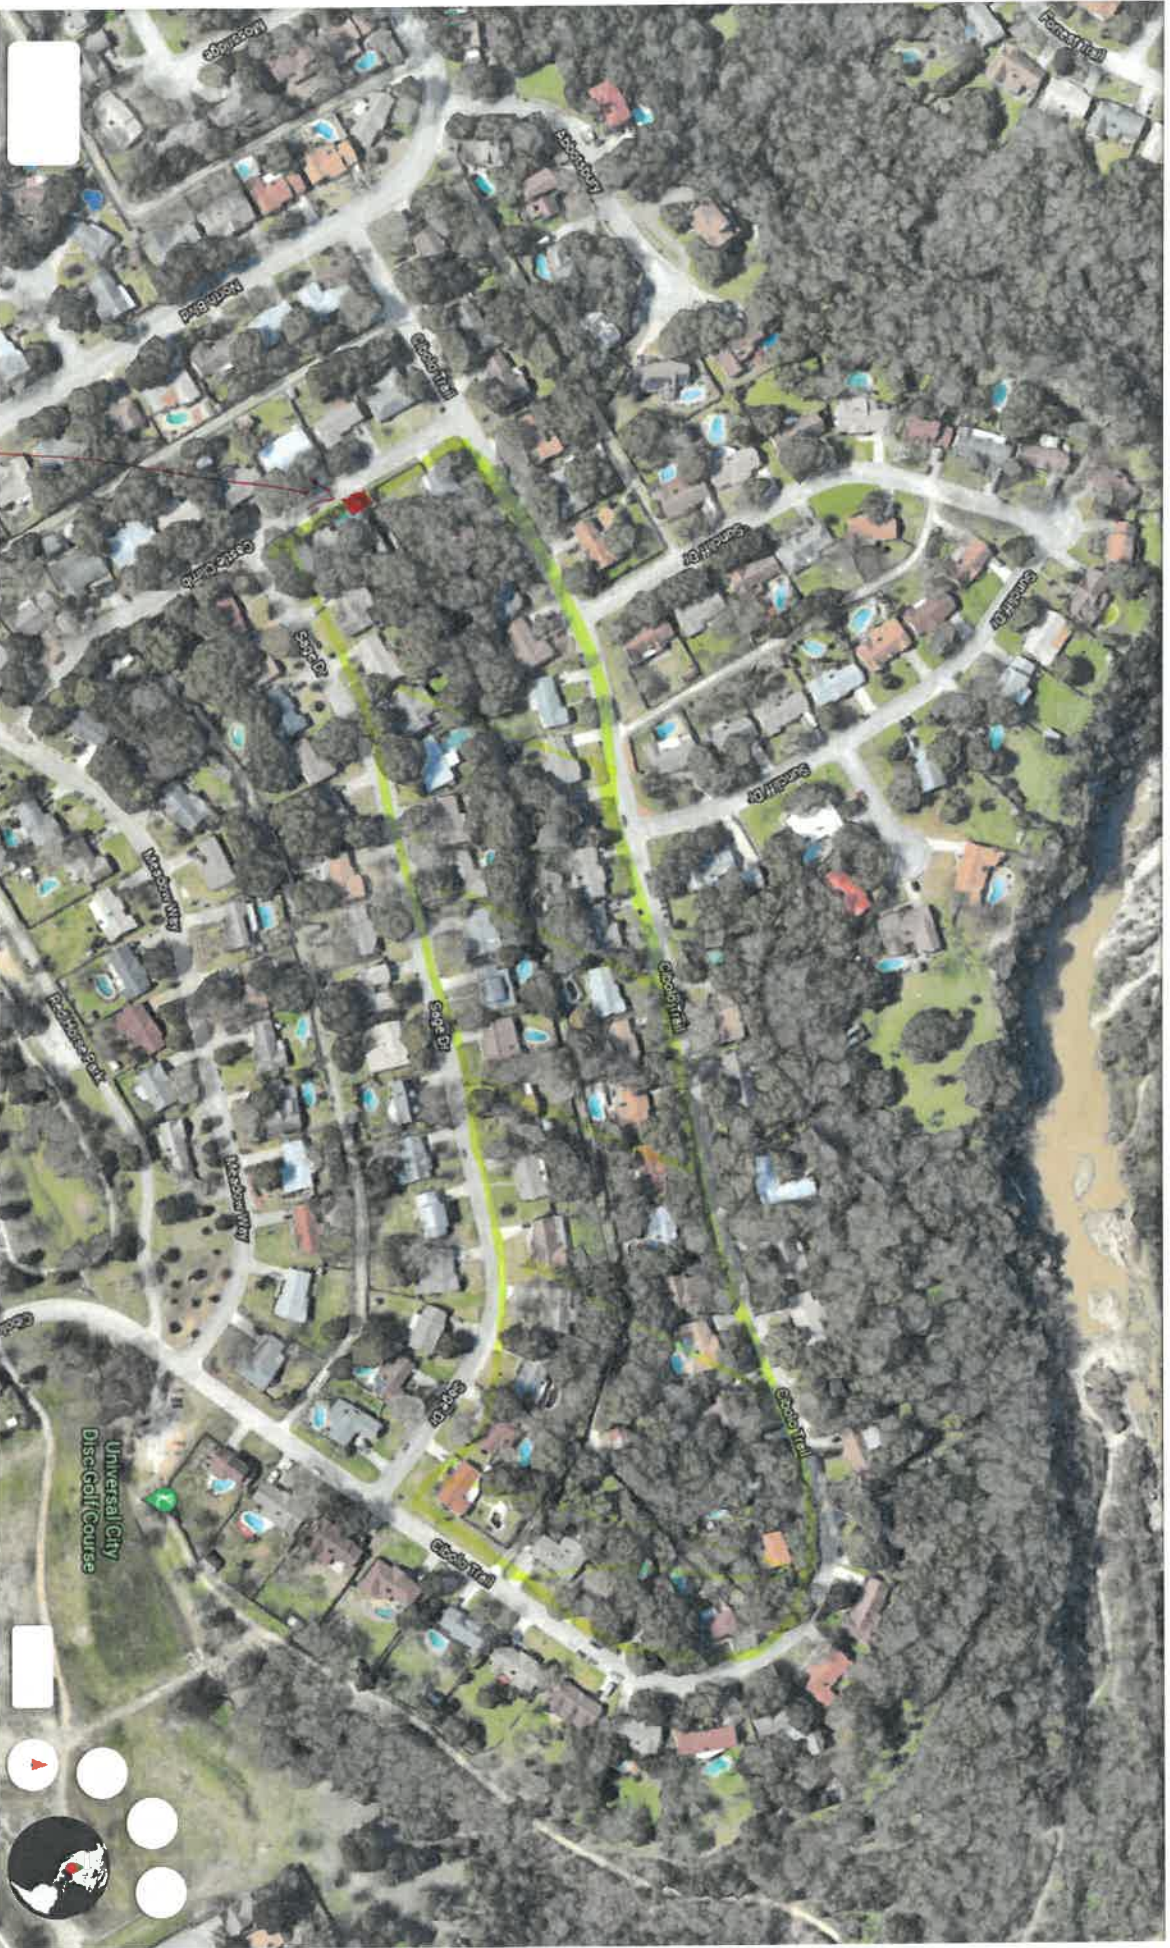

You are currently running an experimental version of Earth.

Google Earth

[Learn more](#)

[Send feedback](#)

100%

100 m Camera: 1,418 m 29°33'29" N 98°17'50" W 246 m

<https://earth.google.com/web/@23.55810999,-98.2973165,245.3502757ba,1172.2721631d,35y,0h,0t,0r>

*New concrete alley driveway approach*