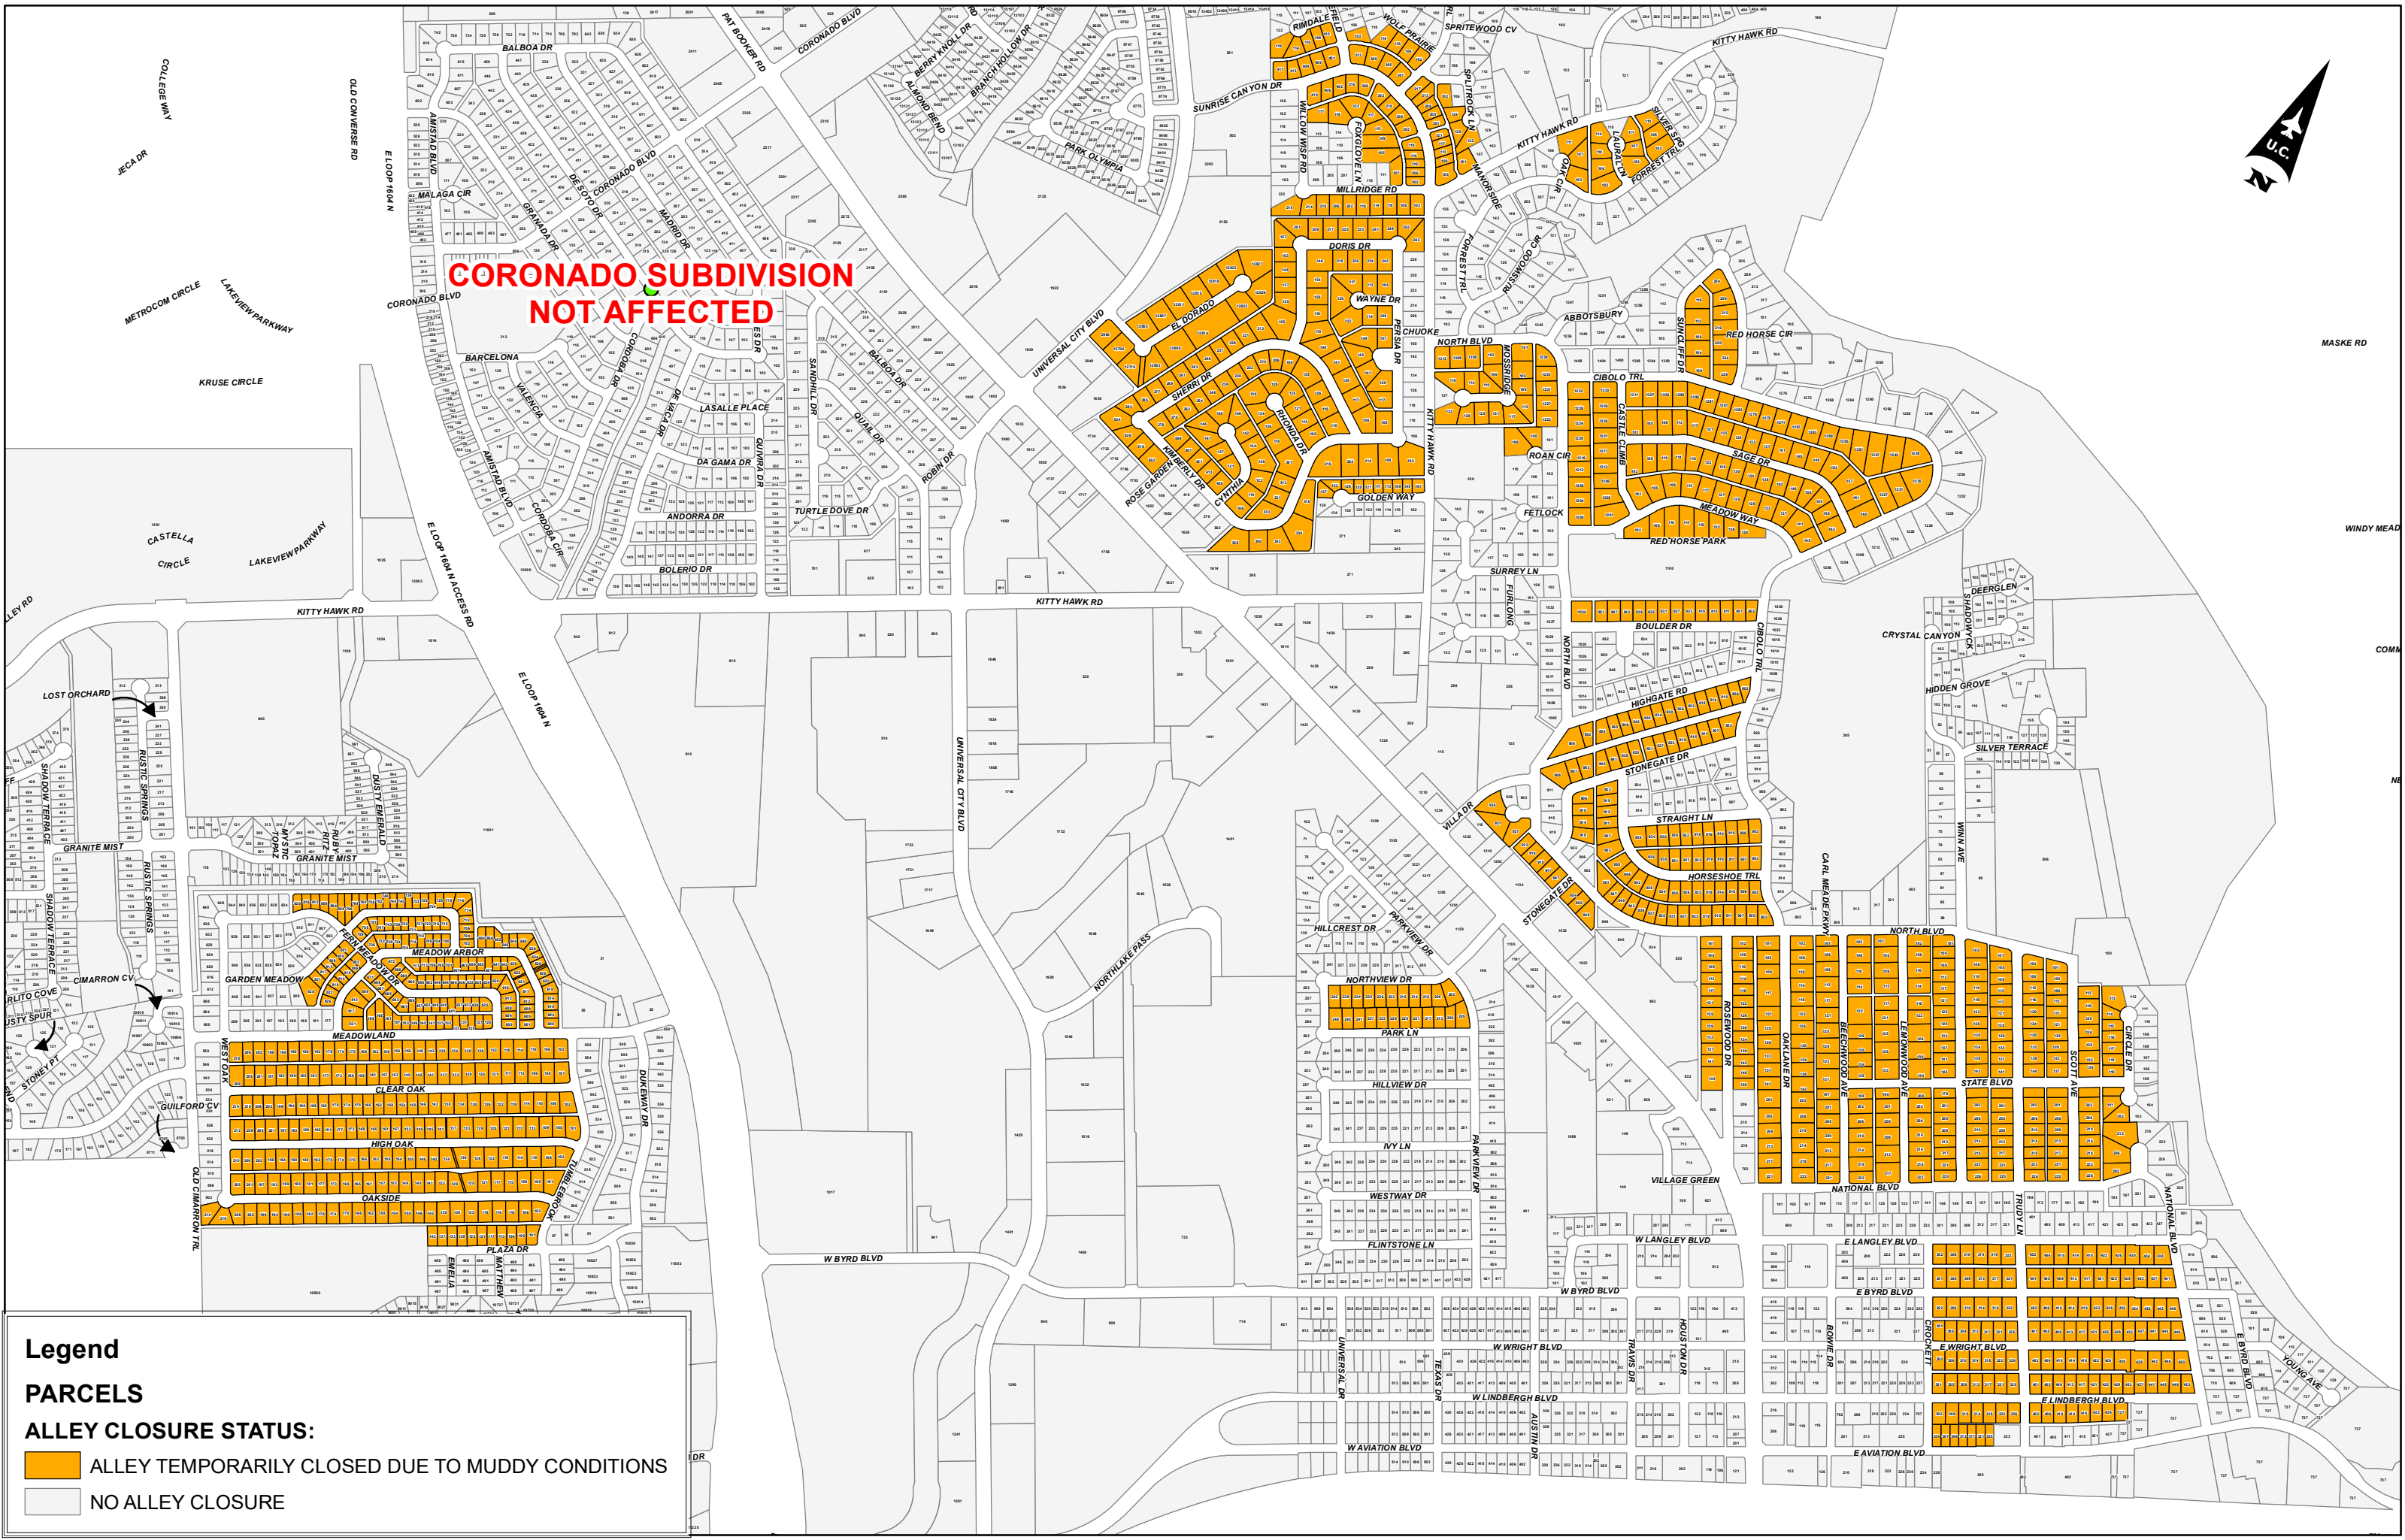

CORONADO SUBDIVISION NOT AFFECTED

Legend

PARCELS

ALLEY CLOSURE STATUS:

-  ALLEY TEMPORARILY CLOSED DUE TO MUDDY CONDITIONS
-  NO ALLEY CLOSURE